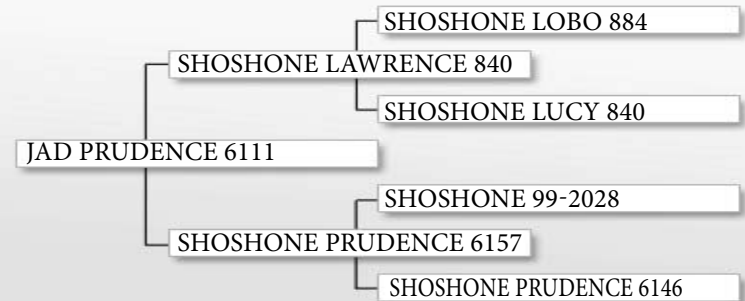

JAD FIREBRAND A6306

DOB: 4/12/13
REG: #17763137

CED	BW EPD	WW EPD	YW EPD	MILK	\$EN	\$WN
9	-1	17	27	11	35.03	7.49

Firebrand was injured at the end of his second season. I hope that we DNA several of his calves in the 2016 calf crop. I liked him and his dam Shoshone Prudence 6306 is excellent. She is the mother of some of the best bulls we have identified. JAD LAD S6306, JAD FX T6306, and JAD Fremont Z6306.

JAD ERIE YS21

DOB: 6/3/11
REG: #17482281

CED	BW EPD	WW EPD	YW EPD	MILK	\$EN	\$WN
7	0.1	4	8	9	46.69	-8.49

Erie is an excellent maternal bull. We have some nice young cows out of him.

JAD PHRIARS A6111

DOB: 4/29/13
REG: #17763132

CED	BW EPD	WW EPD	YW EPD	MILK	\$EN	\$WN
8	-0.5	13	18	9	41.02	1.41

A6111 is another half-brother x half-sister bull out of Shoshone Prudence 6157. We continue to line breed 6157 because of the value of her maternal characteristics. A6111 is moderate, balanced and sound. He appeared to be the dominant breeding bull in the pasture in 2016 and we look forward to many more progeny by him.

JAD EZRA W3128

DOB: 5/22/09
REG: #16380396

sire

CED	BW EPD	WW EPD	YW EPD	MILK	\$EN	\$WN
1	1.9	30	45	14	25.1	20.43

Ezra is a larger framed, longer made, attractive bull. We have several nice uddered productive young cows out of him and they tend to have their sire's good looks. Ezra is a half-brother to JAD Esterago A3128.