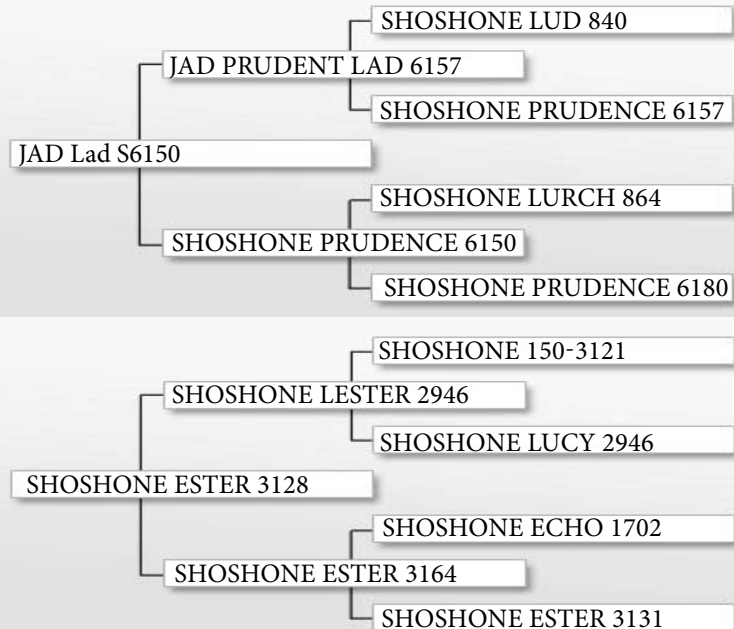

CED	BW EPD	WW EPD	YW EPD	MILK	\$EN	\$WN
8	-0.5	13	18	9	41.02	1.41

A6111 is another half-brother x half-sister bull out of Shoshone Prudence 6157. We continue to line breed 6157 because of the value of her maternal characteristics. A6111 is moderate, balanced and sound. He appeared to be the dominant breeding bull in the pasture in 2016 and we look forward to many more progeny by him.

JAD EZRA W3128

DOB: 5/22/09
REG: #16380396

sire

CED	BW EPD	WW EPD	YW EPD	MILK	\$EN	\$WN
1	1.9	30	45	14	25.1	20.43

Ezra is a larger framed, longer made, attractive bull. We have several nice uddered productive young cows out of him and they tend to have their sire's good looks. Ezra is a half-brother to JAD Esterago A3128.