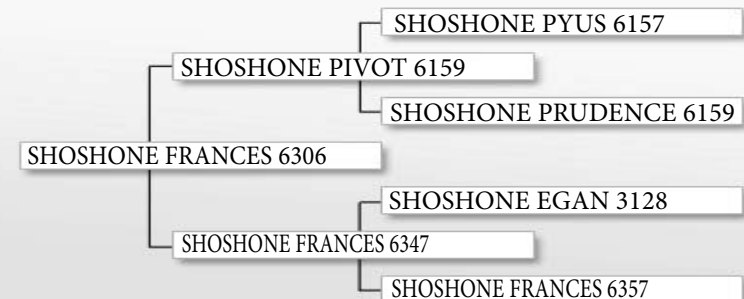

JAD PHOENIX AT12

DOB: 4/10/13
REG: #17763134

CED	BW EPD	WW EPD	YW EPD	MILK	$EN	$WN
9	-0.6	14	18	6	44.56	-0.64

Pictured here in the early spring of his second year, JAD Phoenix AT12 has grown into a nice bull. He is the product of a half-brother x half-sister mating out of Shoshone Prudence 6157 but beyond that he also combines the beefiness of the Encore/Felix top side of sire and dam with the finesse, femininity, fertility, and milk of the double bred Echo bottom side of the pedigree of sire and dam. It's a complimentary blend and the result is functional range cattle.

JAD FIREBRAND A6306

DOB: 4/12/13
REG: #17763137

CED	BW EPD	WW EPD	YW EPD	MILK	$EN	$WN
9	-1	17	27	11	35.03	7.49

Firebrand was injured at the end of his second season. I hope that we DNA several of his calves in the 2016 calf crop. I liked him and his dam Shoshone Prudence 6306 is excellent. She is the mother of some of the best bulls we have identified. JAD LAD S6306, JAD FX T6306, and JAD Fremont Z6306.