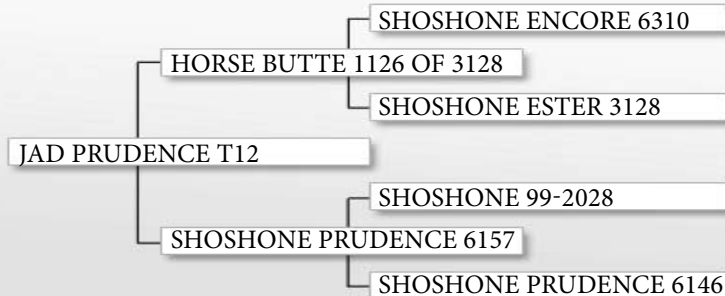

JAD PHOENIX AT12

DOB: 4/10/13
REG: #17763134

CED	BW EPD	WW EPD	YW EPD	MILK	\$EN	\$WN
9	-0.6	14	18	6	44.56	-0.64

Pictured here in the early spring of his second year, JAD Phoenix AT12 has grown into a nice bull. He is the product of a half-brother x half-sister mating out of Shoshone Prudence 6157 but beyond that he also combines the beefiness of the Encore/Felix top side of sire and dam with the finesse, femininity, fertility, and milk of the double bred Echo bottom side of the pedigree of sire and dam. It's a complimentary blend and the result is functional range cattle.