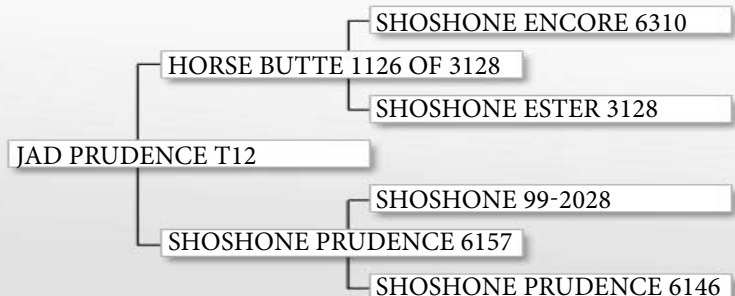

# JAD PHOENIX AT12

DOB: 4/10/13  
REG: #17763134

CED	BW EPD	WW EPD	YW EPD	MILK	\$EN	\$WN
+3	+.6	+12	.20	+9	+38.64	-4.61

JAD Phoenix AT12 has grown into a nice bull. He is the product of a half-brother x half-sister mating out of Shoshone Prudence 6157. He will be 6 years old in the spring. He has been very sound with excellent feet and legs. His daughters are good uddered, nice young cows.