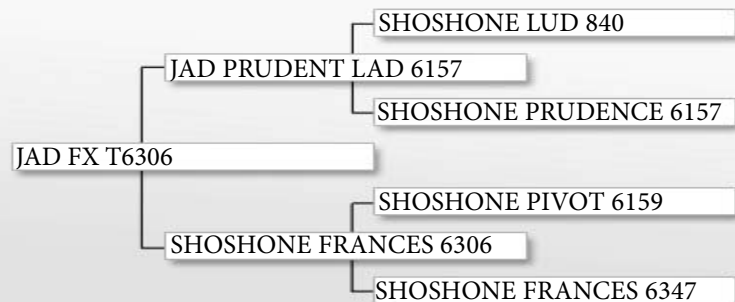

JAD PHRIARS A6111

DOB: 4/29/13
REG: #17763132

CED	BW EPD	WW EPD	YW EPD	MILK	$EN	$WN
+4	+.3	+18	+25	+20	+23.72	+17.03

A6111 is another half-brother x half-sister bull out of Shoshone Prudence 6157. We continue to line breed 6157 because of the value of her maternal characteristics. A6111 is moderate, balanced and sound.

JAD ESTERAGO A3128

DOB: 5/5/13
REG: #17779682

CED	BW EPD	WW EPD	YW EPD	MILK	$EN	$WN
-3	+2.9	+19	+26	+15	+29.40	+5.91

His dam is the cow that I would show to people to demonstrate femininity, maternal wedge, and Bonsma type. She was beautifully feminine. Esterago was her last calf. His sire FX T6306 is the one bull I would like to have back because of how consistently he hit the "just right" category with his daughters.