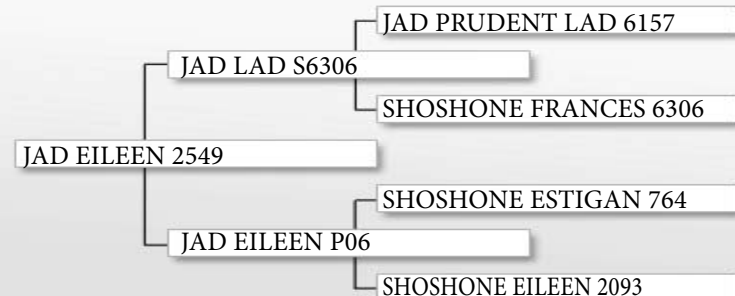

JAD PHOENIX AT12

DOB: 4/10/13
REG: #17763134

CED	BW EPD	WW EPD	YW EPD	MILK	$EN	$WN
+3	+.6	+12	.20	+9	+38.64	-4.61

JAD Phoenix AT12 has grown into a nice bull. He is the product of a half-brother x half-sister mating out of Shoshone Prudence 6157. He will be 6 years old in the spring. He has been very sound with excellent feet and legs. His daughters are good uddered, nice young cows.

JAD ELUSIVE A2549

DOB: 5/13/13
REG: #17849856

CED	BW EPD	WW EPD	YW EPD	MILK	$EN	$WN
-3	+2.3	+17	+24	+13	+32.52	+3.01

Elusive has a strong maternal ancestry. His dam is one of our best and has produced two herd bulls for us.